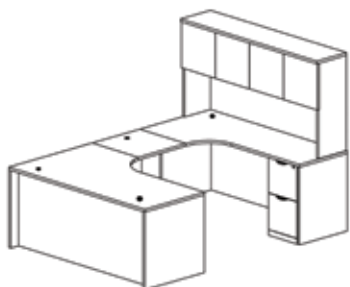

**Double Combo File Credenza**  
71"x29"  
**OFD-221**  
Consists of: OFD-143, 114, 114  
List ~~\$3,700~~ \$1,258.00

**4-Door Storage Credenza**  
71"x29"  
**OFD-222**  
Consists of: OFD-143, 113, 113  
List ~~\$2,400~~ \$1,190.00

**Double Lateral File Credenza**  
71"x29"  
**OFD-223**  
Consists of: OFD-143, 112, 112  
List ~~\$3,500~~ \$1,190.00

Other Credenza Configurations Available

**Straight Front Corner Desk U-Set with Hutch**  
71"x108"  
**UTYP517DHW**  
Consists of: OFD-178R, 188, 182L,  
166, 175, 144, 4DW  
List ~~\$5,100~~ \$1,754.40